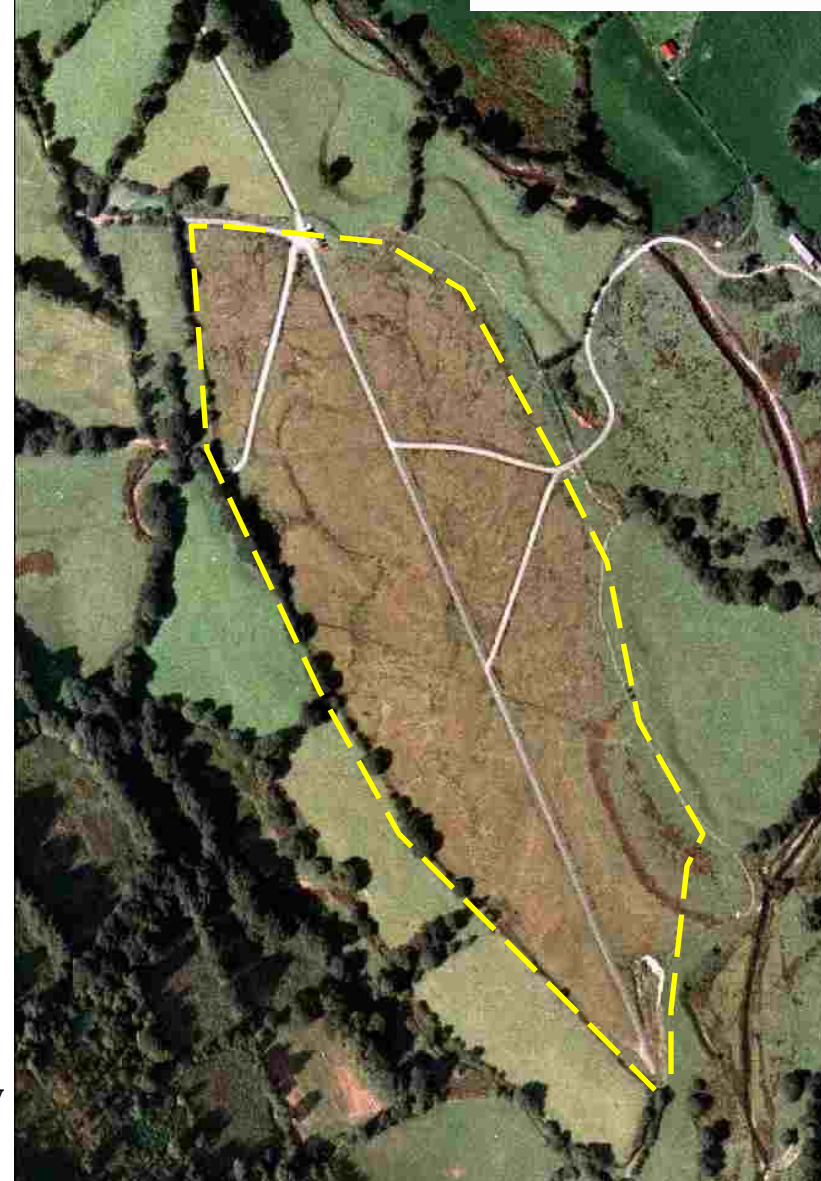

Llywodraeth Cymru
Welsh Government

Cyfoeth
Naturiol
Cymru
Natural
Resources
Wales

Introduction to the Welsh Raised Bog Resource

Overview of resource - NRW's New Welsh Raised Bogs Inventory

- > 50 sites, c. 2x the original estimate
- Total footprint c. 4120 ha

- Total extent only 5% of Welsh peat resource

Influence of past peat cutting

Cutting peat at Cefn Coch, Cwm Tylo, Gwynedd, c. 1925-30.
Photograph by William Meredith, Bala. Image courtesy of NMW.

Influence of past peat cutting – loss of sites

‘Some of the old people remember seeing three depths of peat being cut on *Y Fawnog*. In time the peat was cut away entirely down to the hard earth’.

(Jones & Davies, 1915).

Fawnog Fawr, Dinas Mawddwy

Influence of past peat cutting – modification of sites

Cors Caron
Multiple domes
over c. 2.5 x 5 km

Evidence of damage

Loss of patterning

Evidence of damage

Loss of patterning

Scarcity of lagg fens

Evidence of damage

Loss of patterning