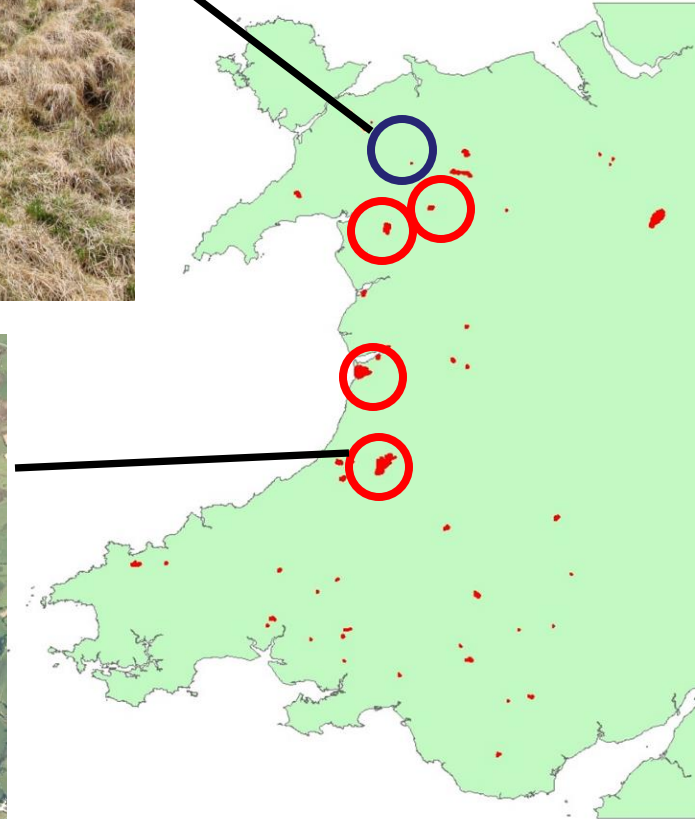

- Total extent only 5% of Welsh peat resource

Influence of past peat cutting

Cutting peat at Cefn Coch, Cwm Tylo, Gwynedd, c. 1925-30.
Photograph by William Meredith, Bala. Image courtesy of NMW.

Influence of past peat cutting – loss of sites

‘Some of the old people remember seeing three depths of peat being cut on *Y Fawnog*. In time the peat was cut away entirely down to the hard earth’.

(Jones & Davies, 1915).

Fawnog Fawr, Dinas Mawddwy

Influence of past peat cutting – modification of sites

Cyfwrdd
Natur
Cymru
Welsh
Nature
Council

Loss of raised bog habitat

Variation in character - size

Cors Pwll y Garth
c. 40 m diameter

Cors Caron
Multiple domes
over c. 2.5 x 5 km

Variation in character – size, sites > 200 ha

Cors Caron
Multiple domes
over c. 2.5 x 5 km

Evidence of damage

Loss of patterning

Evidence of damage

Loss of patterning

Scarcity of lagg fens

Evidence of damage

Loss of patterning