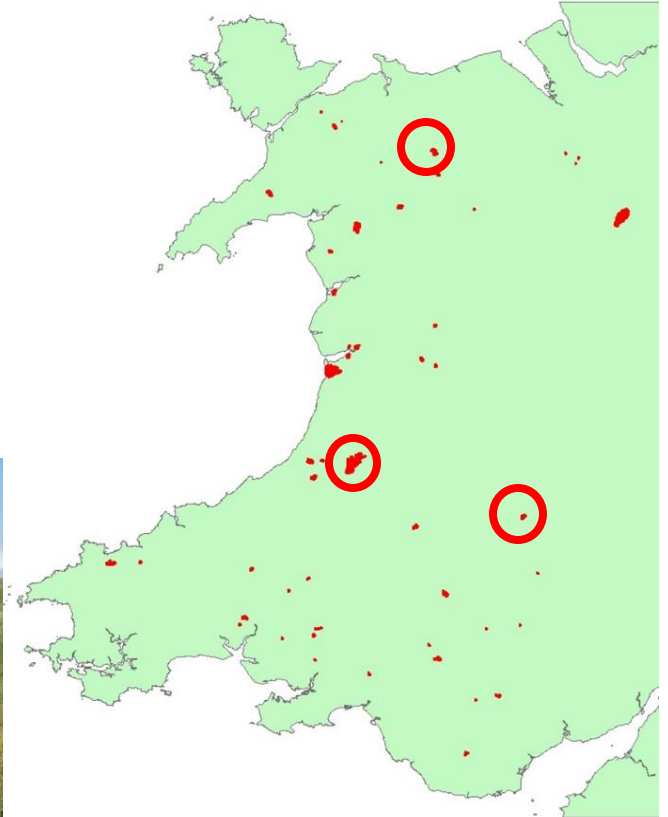

- Total extent only 5% of Welsh peat resource

Influence of past peat cutting

Cutting peat at Cefn Coch, Cwm Tylo, Gwynedd, c. 1925-30.
Photograph by William Meredith, Bala. Image courtesy of NMW.

Influence of past peat cutting – loss of sites

‘Some of the old people remember seeing three depths of peat being cut on *Y Fawnog*. In time the peat was cut away entirely down to the hard earth’.

(Jones & Davies, 1915).

Fawnog Fawr, Dinas Mawddwy

Influence of past peat cutting – modification of sites

Cors Caron
Multiple domes
over c. 2.5 x 5 km

Evidence of damage

Loss of patterning

Evidence of damage

Loss of patterning

Scarcity of lagg fens

Evidence of damage

Loss of patterning