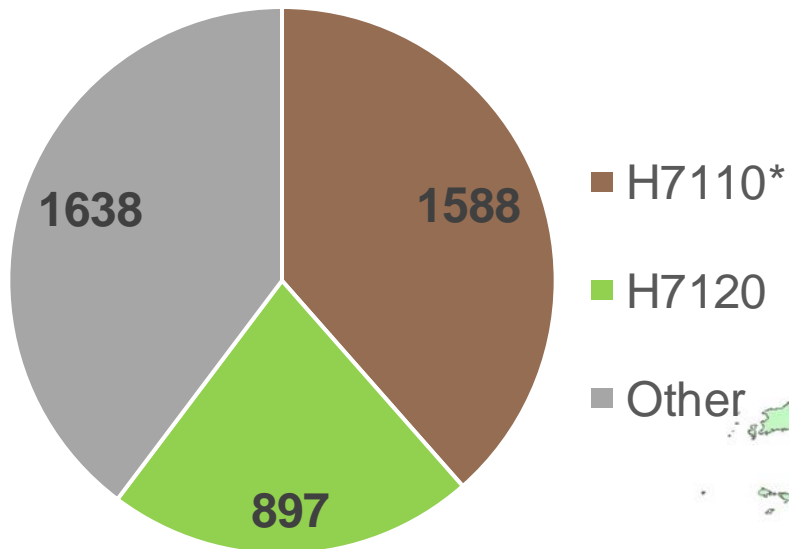

Llywodraeth Cymru
Welsh Government

Cyfoeth
Naturiol
Cymru
Natural
Resources
Wales

Introduction to the Welsh Raised Bog Resource

Overview of resource - NRW's New Welsh Raised Bogs Inventory

- > 50 sites, c. 2x the original estimate
- Total footprint c. 4120 ha

- Total extent only 5% of Welsh peat resource

Influence of past peat cutting

Cutting peat at Cefn Coch, Cwm Tylo, Gwynedd, c. 1925-30.
Photograph by William Meredith, Bala. Image courtesy of NMW.

Influence of past peat cutting – loss of sites

‘Some of the old people remember seeing three depths of peat being cut on *Y Fawnog*. In time the peat was cut away entirely down to the hard earth’.

(Jones & Davies, 1915).

Fawnog Fawr, Dinas Mawddwy

Influence of past peat cutting – modification of sites

Cors Caron
Multiple domes
over c. 2.5 x 5 km

Evidence of damage

Loss of patterning

Evidence of damage

Loss of patterning

Scarcity of lagg fens

Evidence of damage

Loss of patterning