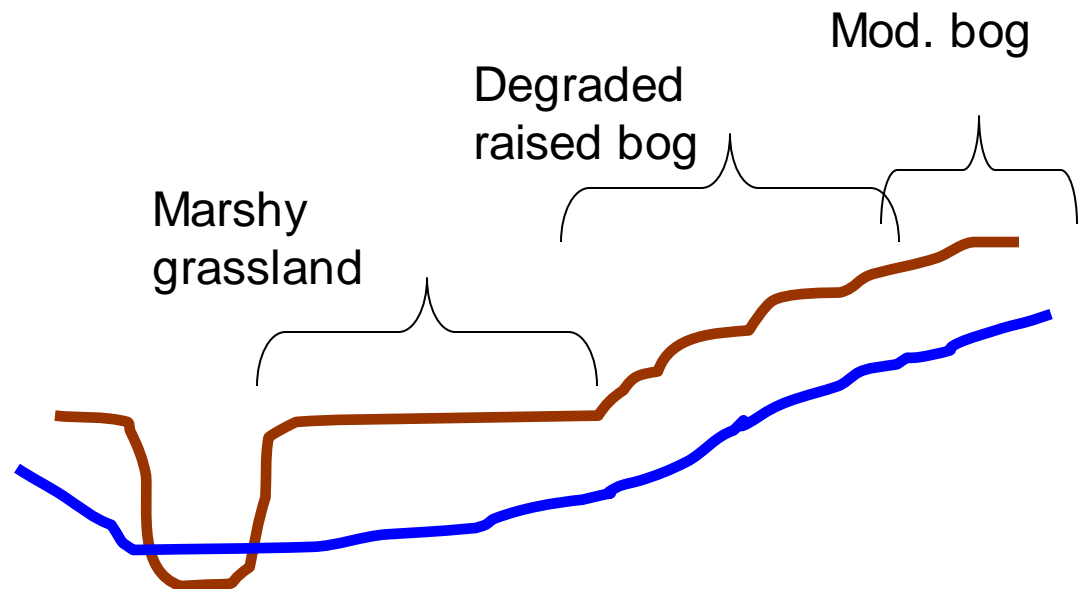

Cors Caron
Multiple domes
over c. 2.5 x 5 km

Evidence of damage

Loss of patterning

Evidence of damage

Loss of patterning

Scarcity of lagg fens

Evidence of damage

Loss of patterning

Scarcity of lagg fens

Truncated edges
(drained/cut)

Molinia domination

Evidence of damage

Loss of patterning

Scarcity of lagg fens

Truncated edges
(drained/cut)

Molinia domination