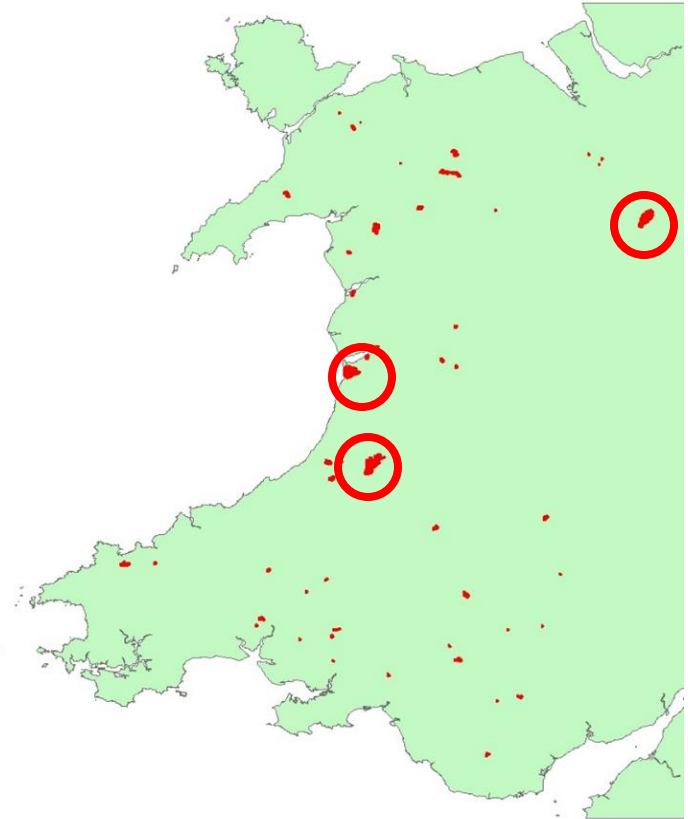

- Total extent only 5% of Welsh peat resource

Influence of past peat cutting

Cutting peat at Cefn Coch, Cwm Tylo, Gwynedd, c. 1925-30.
Photograph by William Meredith, Bala. Image courtesy of NMW.

Influence of past peat cutting – loss of sites

‘Some of the old people remember seeing three depths of peat being cut on *Y Fawnog*. In time the peat was cut away entirely down to the hard earth’.

(Jones & Davies, 1915).

Fawnog Fawr, Dinas Mawddwy

Influence of past peat cutting – modification of sites

Cyfwrdd
Natur
Cymru
Welsh
Nature
Council

Loss of raised bog habitat

Variation in character - size

Cors Pwll y Garth
c. 40 m diameter

Cors Caron
Multiple domes
over c. 2.5 x 5 km

Variation in character – size, sites > 200 ha

Cors Caron
Multiple domes
over c. 2.5 x 5 km

Evidence of damage

Loss of patterning

Evidence of damage

Loss of patterning

Scarcity of lagg fens

Evidence of damage

Loss of patterning