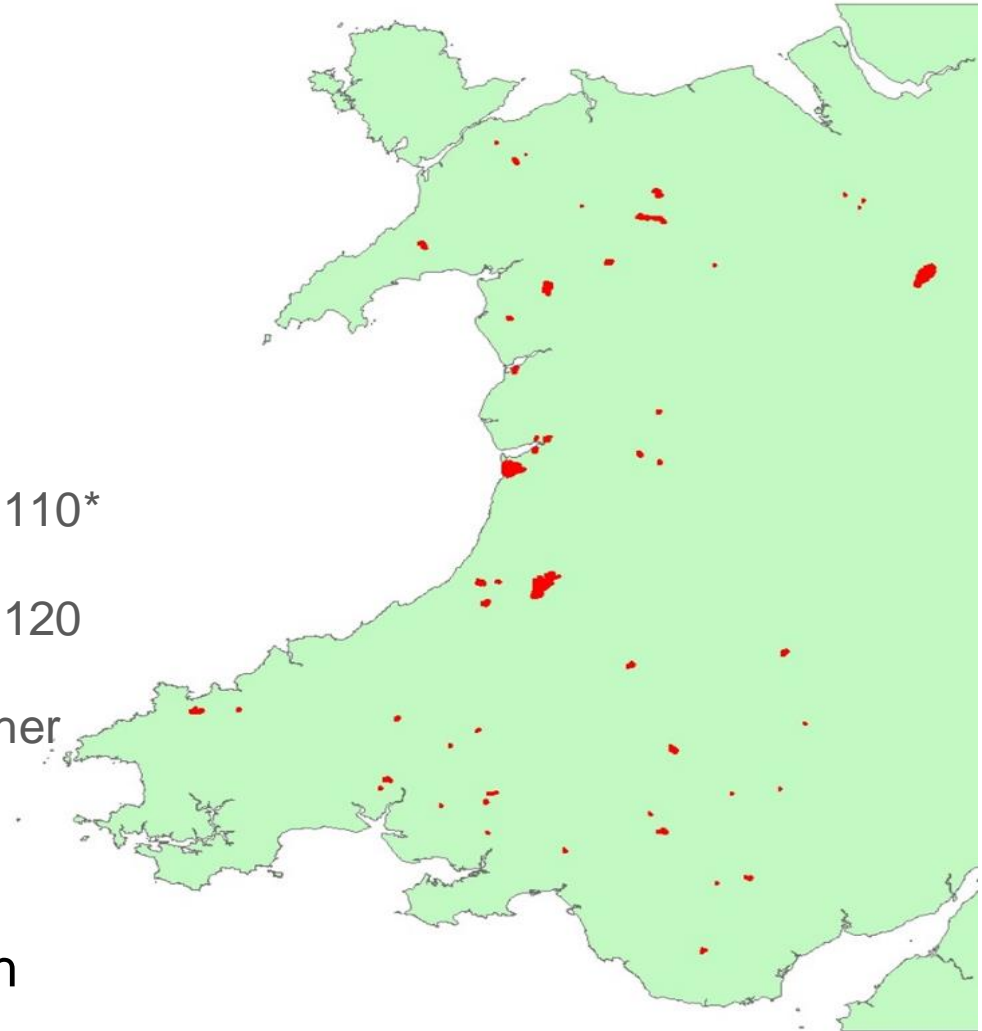

Llywodraeth Cymru
Welsh Government

Cyfoeth
Naturiol
Cymru
Natural
Resources
Wales

Introduction to the Welsh Raised Bog Resource

Overview of resource - NRW's New Welsh Raised Bogs Inventory

- > 50 sites, c. 2x the original estimate
- Total footprint c. 4120 ha

- Total extent only 5% of Welsh peat resource

Influence of past peat cutting

Cutting peat at Cefn Coch, Cwm Tylo, Gwynedd, c. 1925-30.
Photograph by William Meredith, Bala. Image courtesy of NMW.

Influence of past peat cutting – loss of sites

‘Some of the old people remember seeing three depths of peat being cut on *Y Fawnog*. In time the peat was cut away entirely down to the hard earth’.

(Jones & Davies, 1915).

Fawnog Fawr, Dinas Mawddwy

Influence of past peat cutting – modification of sites

Cors Caron
Multiple domes
over c. 2.5 x 5 km

Evidence of damage

Loss of patterning

Evidence of damage

Loss of patterning

Scarcity of lagg fens

Evidence of damage

Loss of patterning