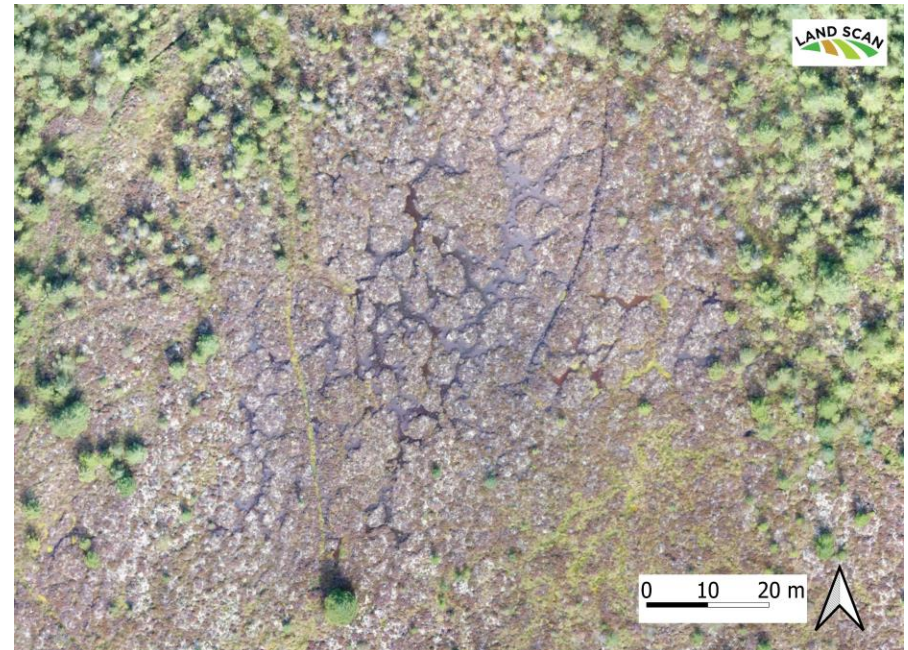

‘Some of the old people remember seeing three depths of peat being cut on *Y Fawnog*. In time the peat was cut away entirely down to the hard earth’.

(Jones & Davies, 1915).

Fawnog Fawr, Dinas Mawddwy

Influence of past peat cutting – modification of sites

Cyfwrdd
Natur
Cymru
Welsh
Nature
Council

Loss of raised bog habitat

Variation in character - size

Cors Pwll y Garth
c. 40 m diameter

Cors Caron
Multiple domes
over c. 2.5 x 5 km

Variation in character – size, sites > 200 ha

Cors Caron
Multiple domes
over c. 2.5 x 5 km

Evidence of damage

Loss of patterning

Evidence of damage

Loss of patterning

Scarcity of lagg fens

Evidence of damage

Loss of patterning

Scarcity of lagg fens

Truncated edges
(drained/cut)

Molinia domination

Evidence of damage

Loss of patterning

Scarcity of lagg fens

Truncated edges
(drained/cut)

Molinia domination