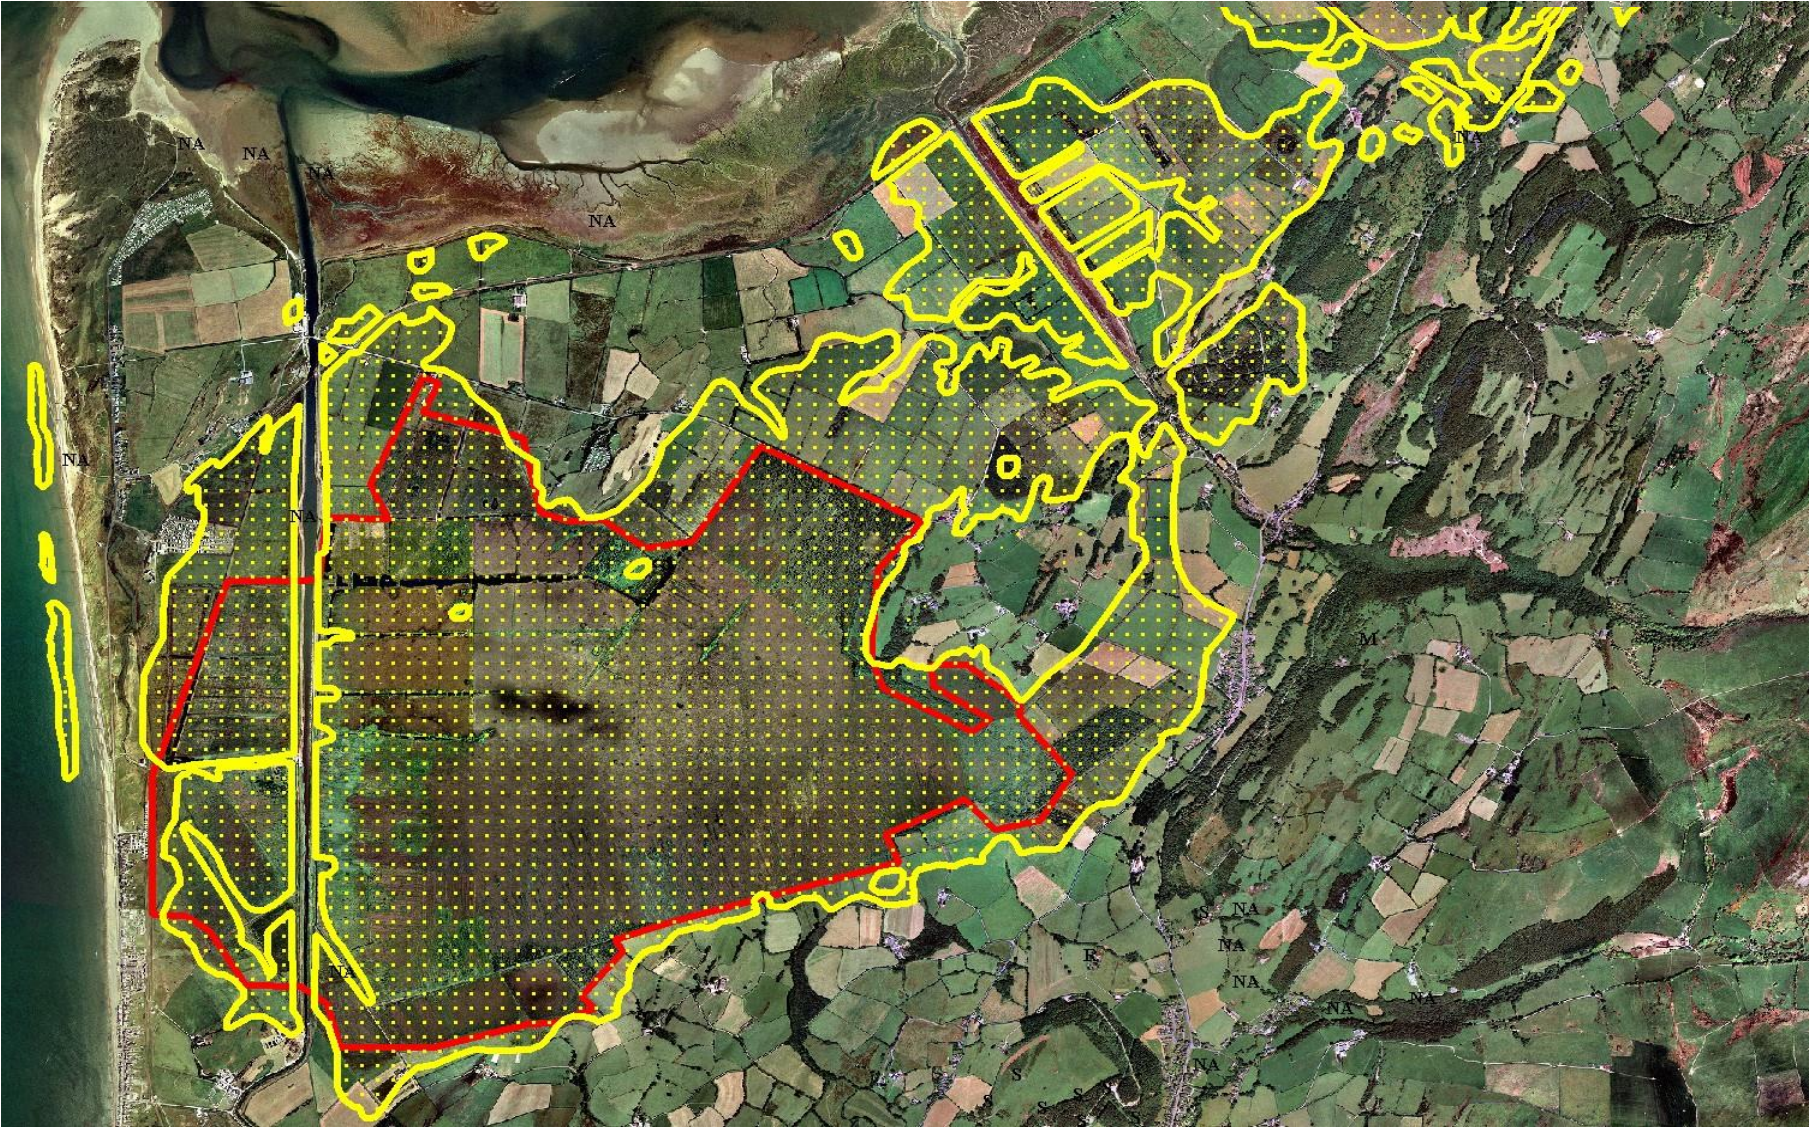

Loss of raised bog habitat