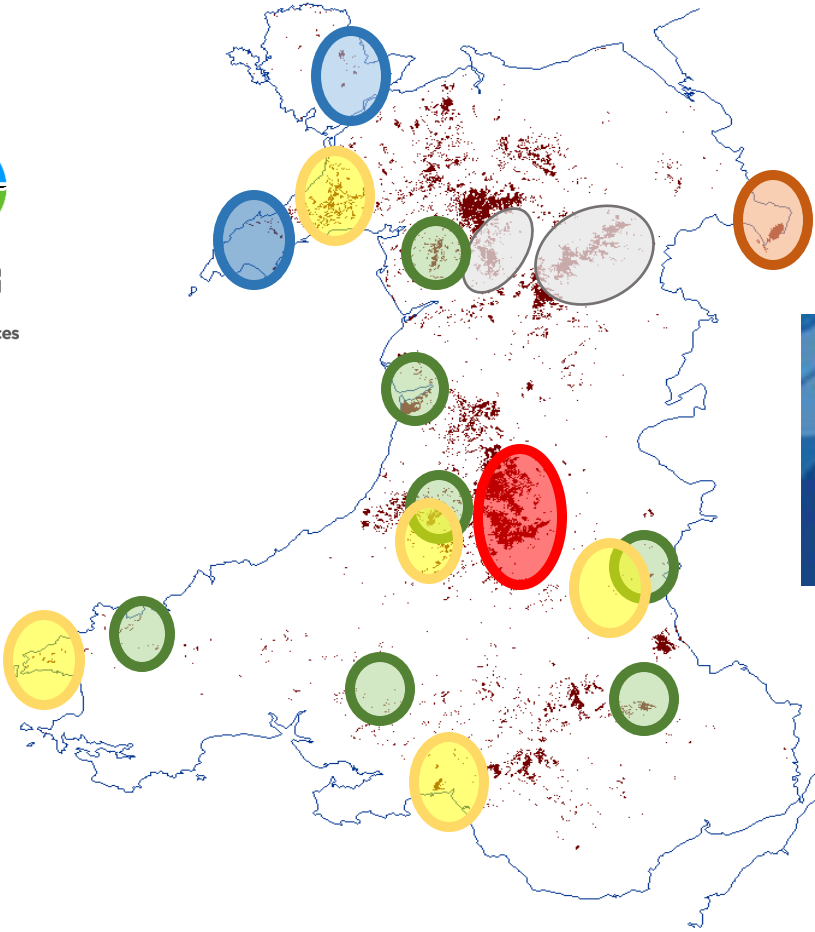

History of LIFE and peatlands in Wales

Llywodraeth Cymru
Welsh Government

Cyfoeth Naturiol Cymru
Natural Resources Wales

- Restoring active blanket bog in Wales (2006-2011)
- Anglesey & Llyn Fen LIFE Project (2008-2013) Cyfoeth Naturiol Cymru Natural Resources Wales
- Marches/Mosses BogLIFE Project (2017-2022) NATURAL ENGLAND
- New LIFE for Welsh Raised Bogs (2018-2023) Cyfoeth Naturiol Cymru Natural Resources Wales
- LIFE Quake Cyfoeth Naturiol Cymru Natural Resources Wales
- The one that got away!