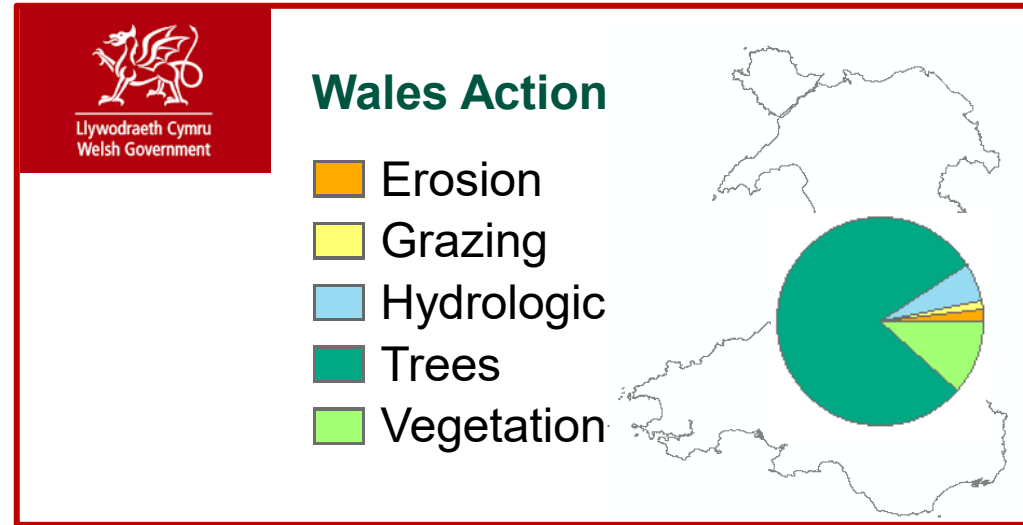

Adrodd ar Weithgareddau Reporting Activities