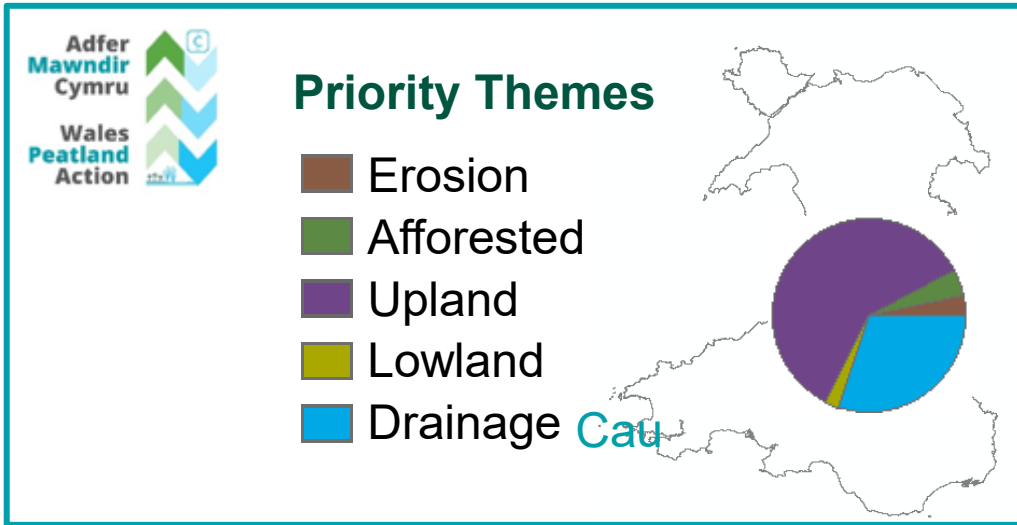

Adrodd ar Weithgareddau Reporting Activities