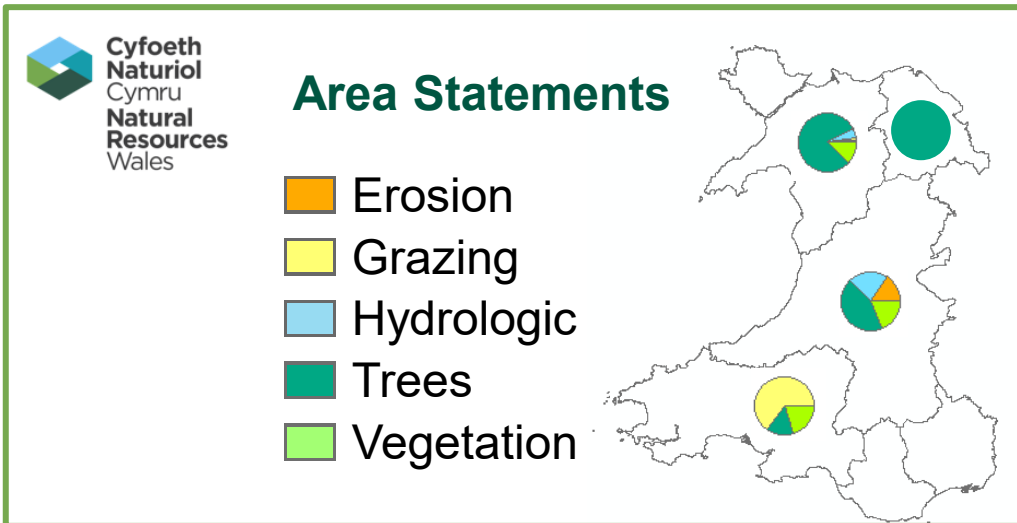

Adrodd ar Weithgareddau Reporting Activities